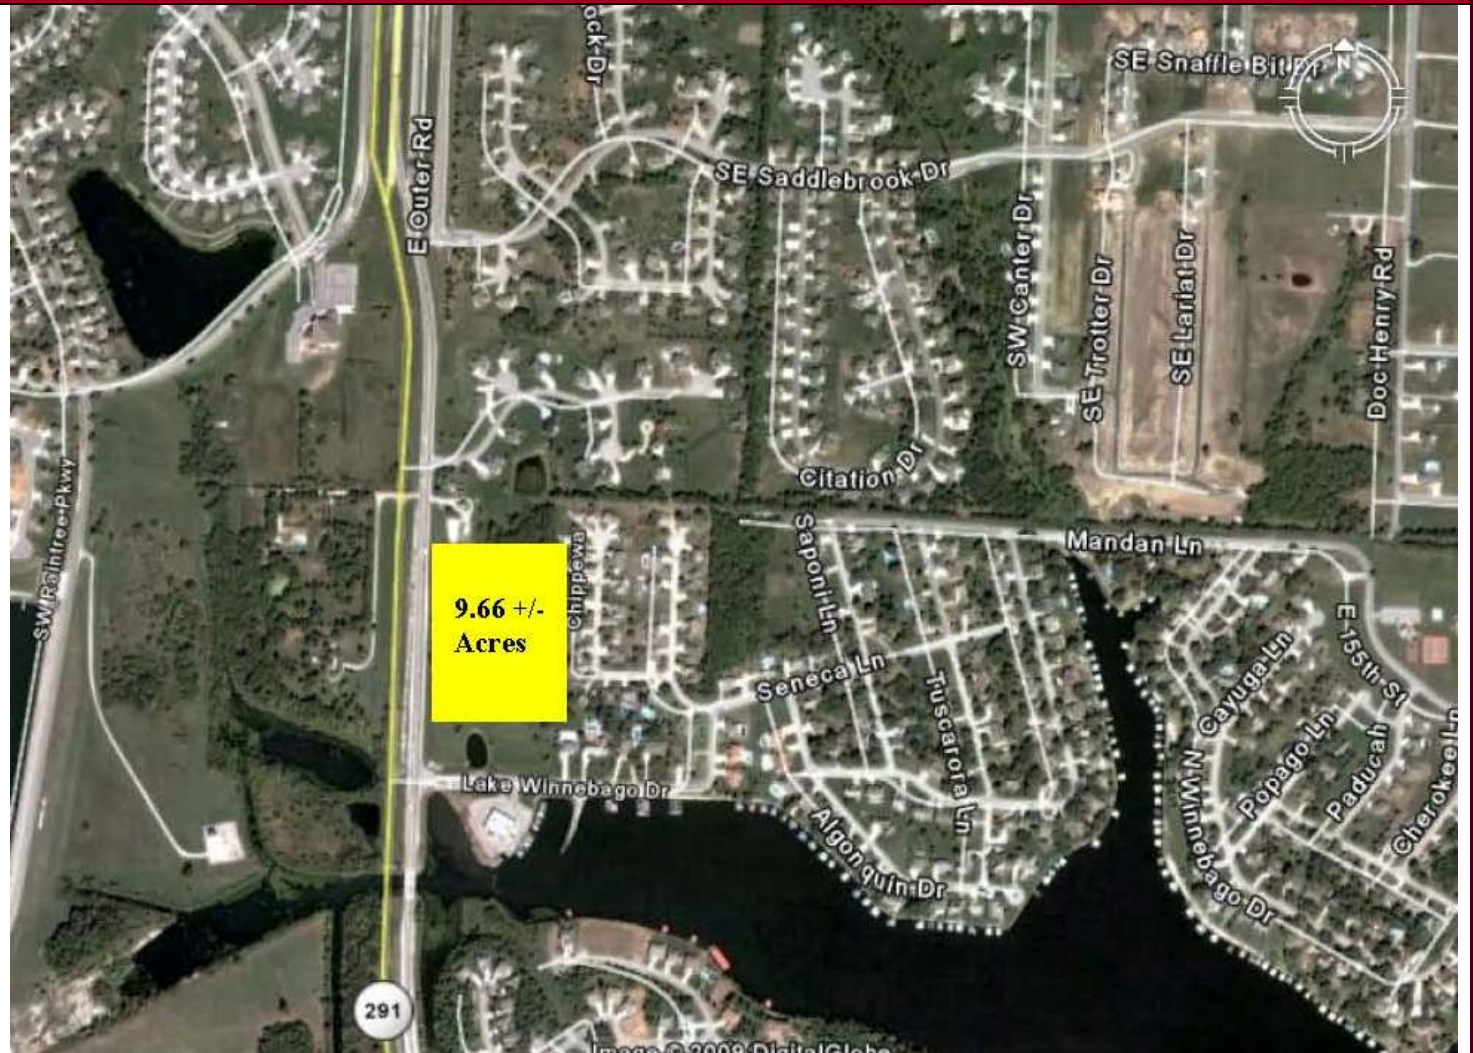

9.66 +/- ACRES FOR SALE
291 HIGHWAY FRONTAGE
Sale Price \$275,000
Lake Winnebago, MO

(816) 524-0550

**FOR MORE INFORMATION
CONTACT:**

Bernell Rice

brice@realtytrustgrp.com

www.realtytrustgrp.com